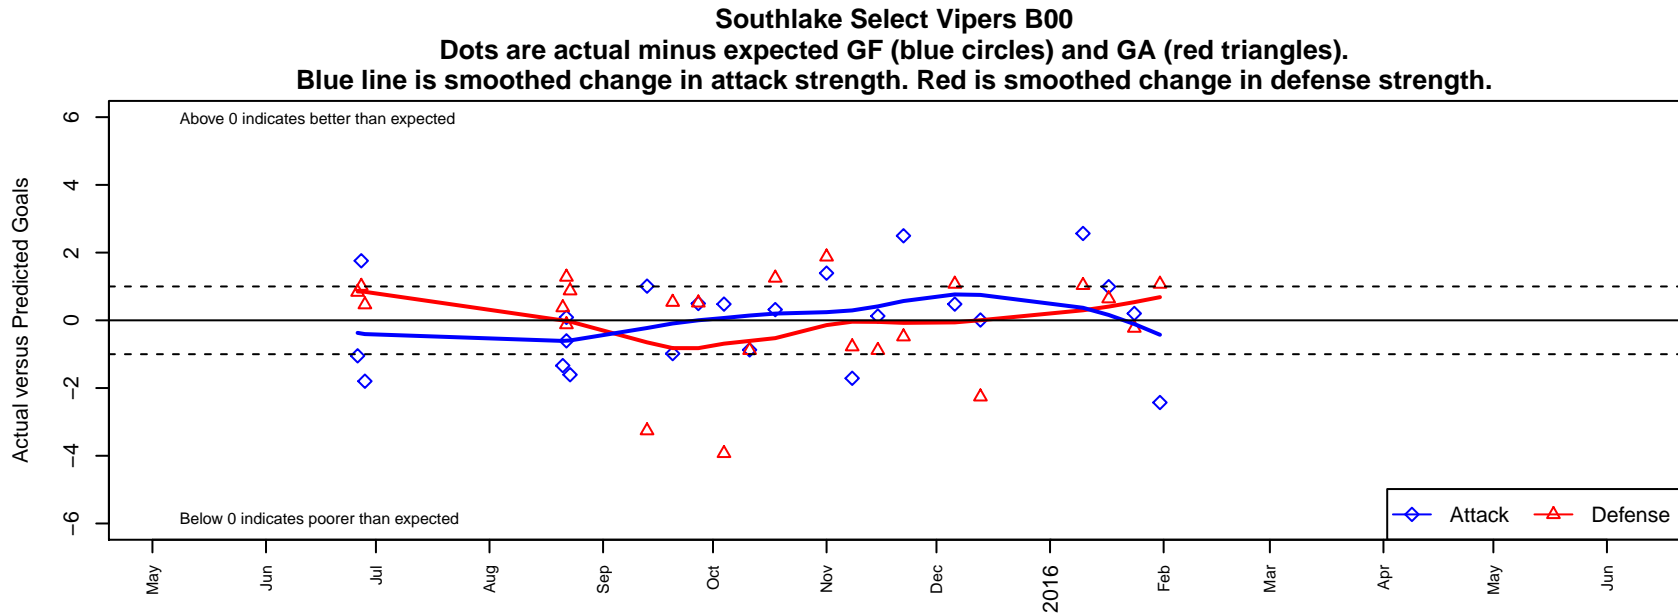

## Southlake Select Vipers B00

Southlake Select SC  
 Tukwila, WA  
 B00 total strength=1295  
 attack=11.37 defense=2.72  
 fall league = NPSL Div 1 U15  
 notes= Vipers FC; >2014 Southlake

alt names used:  
 Southlake Select Vipers 00  
 Southlake Select B00 Vipers  
 Southlake Vipers  
 Southlake Vipers

Venues played:  
 2015 RVS Classic BU15  
 2015 Xtreme Cup BU15  
 2015 NPSL Division 1 U15  
 2015 Founders Cup B00

**attack and defense variance (black dot)  
relative to other teams  
and top 10 in region**