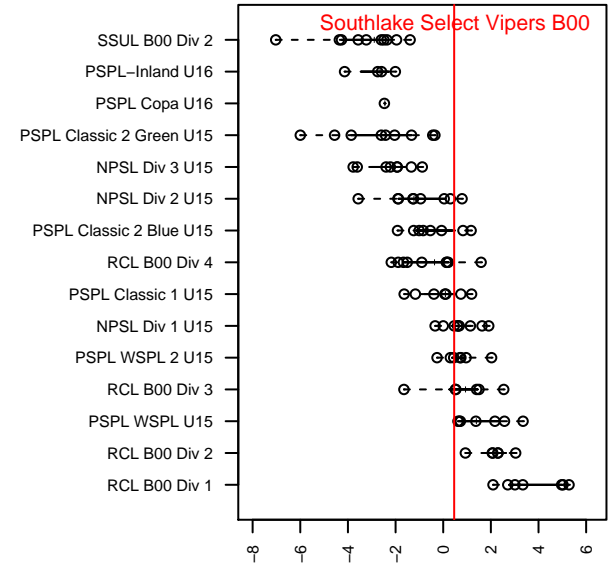

**attack and defense rating
relative to others at age
and all opponents in last 13 months**