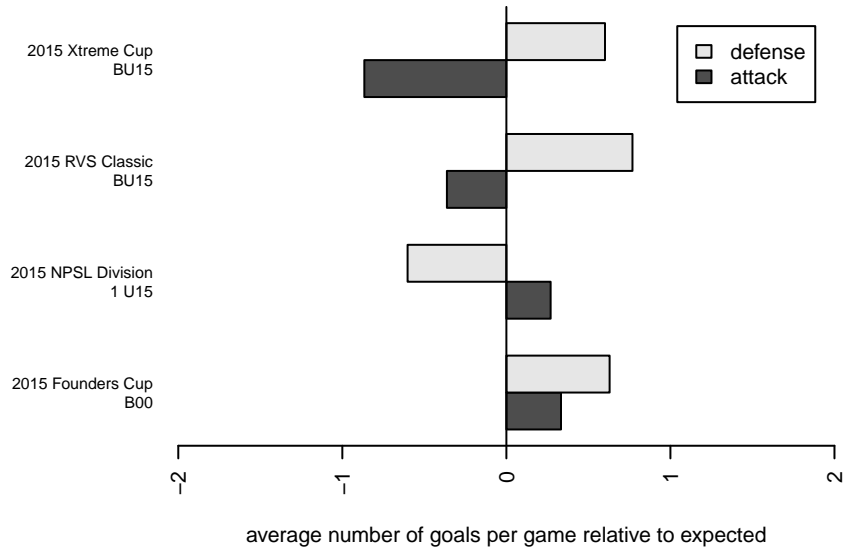

Performance relative to 13 month average