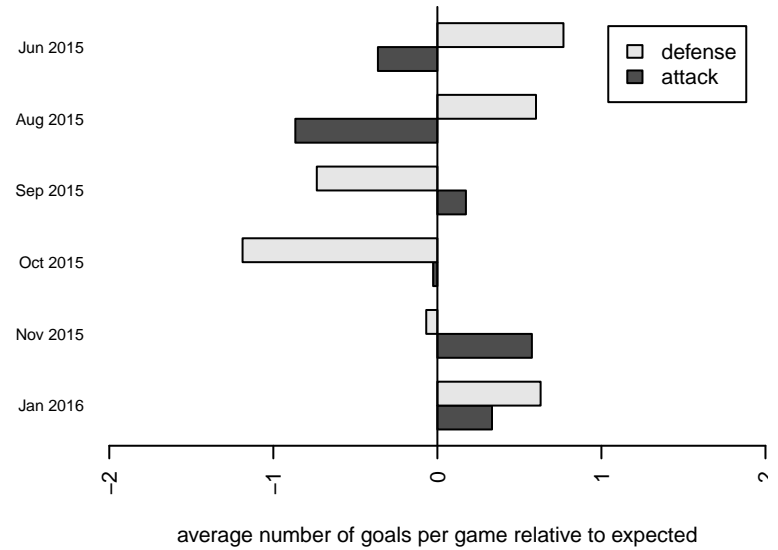

Performance relative to 13 month average